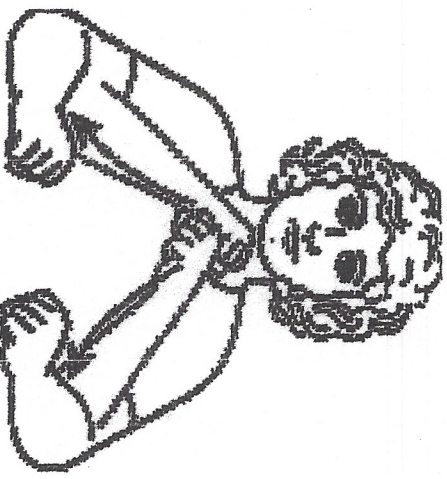

Touch palm-out C inward. (see CHRISTMAS)

CARD

Point C across left palm-in flat hand, then slides

SHEPHERD

Palm-up V clips wool off left arm; palm-out U-hands circle horizontally to palm-in. (sheep + -herd)

CRIB

Mesh fingers downward.

BIRTHDAY

Palm-up hands move from sides forward; slightly down to rest; right on left; right 1-hand drops down on left arm.

JESUS

Bent right middle finger touches left palm; reverse. (meets in Jesus' hands)

SILENT

3's one behind the other at chin; separate downward.

NIGHT

Three hand bent across width of face

RIBBON

Right palm-in 1 wiggles away and slightly down from left palm-out R. (see CORD)

FRIEND

Index fingers hook, then right over left, then left over right.